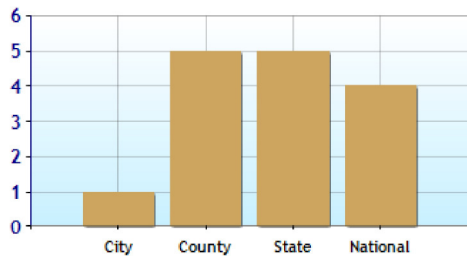

Commuting Methods for Upper Arlington

Commute Time

Crime near Upper Arlington, OH

	City	County	State	National
Property Crime Risk Index	1.0	5.0	5.0	4.0
Violent Crime Risk Index	1.0	4.0	5.0	4.0

Property Crime Risk Index

Violent Crime Risk Index

Health near Upper Arlington, OH

	City	County	State	National
Air Quality	12	12	40	83
Watershed Quality	49	49	35	55
Physicians per Capita	403.9	403.9	277.4	261.3
Health Cost Index	101.5	101.5	96.8	100.0
Superfund Site Index	70	70	80	71
UV Index	5.6	5.6	4.1	4.3