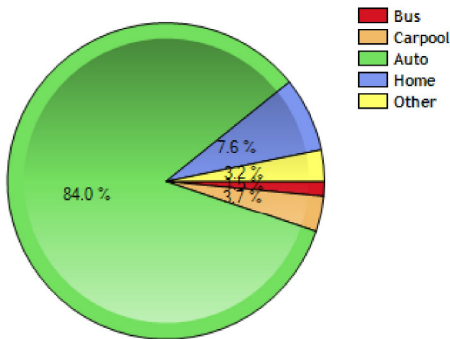

Commute near Upper Arlington, OH

	City	County	State	National
Commuting by Bus	1.5%	2.5%	1.5%	2.3%
Commuting by Carpool	3.7%	8.2%	9.5%	11.4%
Commuting by Auto	84.0%	81.8%	81.2%	75.1%
Commute Time	20.7	23.4	27.1	27.9
Working at Home	7.6%	3.8%	3.8%	5.4%

Commuting Methods for Upper Arlington