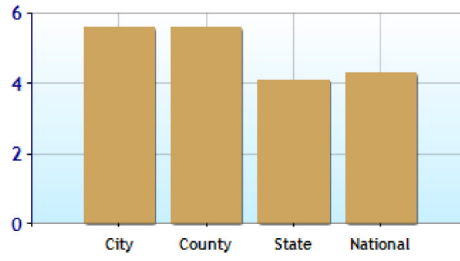

Violent Crime Risk Index

Health near Upper Arlington, OH

	City	County	State	National
Air Quality	12	12	40	83
Watershed Quality	49	49	35	55
Physicians per Capita	403.9	403.9	277.4	261.3
Health Cost Index	101.5	101.5	96.8	100.0
Superfund Site Index	70	70	80	71
UV Index	5.6	5.6	4.1	4.3

Environmental Quality

UV Index

Health Cost Index

Physicians per Capita

The data included herein is a compilation of many disparate datasets obtained from various sources and compiled by Real Estate Digital. [Complete list of data sources.](#) We use our best efforts to present the most accurate and up-to-date information, but we are not responsible for the results of any defects that may be found to exist, or any lost profits or other consequential damages that may result from such defects. You should not assume that this content is error-free or that it will be suitable for the particular purpose that you have in mind when using it. The owner and operator of the website that displays this data makes no warranty or representation of any kind with respect to the completeness or accuracy of the information included herein.