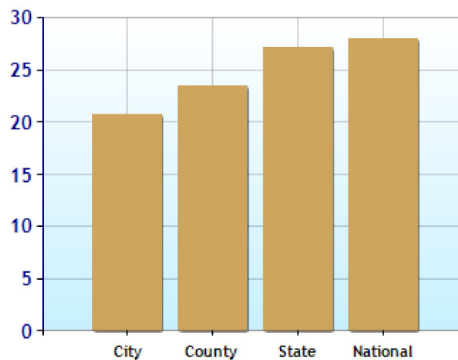

Commute near Upper Arlington, OH

	City	County	State	National
Commuting by Bus	1.5%	2.5%	1.5%	2.3%
Commuting by Carpool	3.7%	8.2%	9.5%	11.4%
Commuting by Auto	84.0%	81.8%	81.2%	75.1%
Commute Time	20.7	23.4	27.1	27.9
Working at Home	7.6%	3.8%	3.8%	5.4%

Commuting Methods for Upper Arlington

Commute Time

Crime near Upper Arlington, OH

	City	County	State	National
Property Crime Risk Index	1.0	5.0	5.0	4.0
Violent Crime Risk Index	1.0	4.0	5.0	4.0

Property Crime Risk Index