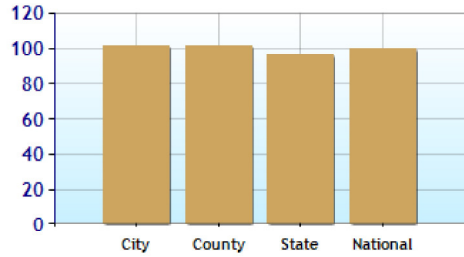

Violent Crime Risk Index

Health near Upper Arlington, OH

	City	County	State	National
Air Quality	12	12	40	83
Watershed Quality	49	49	35	55
Physicians per Capita	403.9	403.9	277.4	261.3
Health Cost Index	101.5	101.5	96.8	100.0
Superfund Site Index	70	70	80	71
UV Index	5.6	5.6	4.1	4.3

Environmental Quality

UV Index

Health Cost Index

Physicians per Capita

The data included herein is a compilation of many disparate datasets obtained from various sources and compiled by Real Estate Digital. [Complete list of data sources.](#) We use our best efforts to present the most accurate and up-to-date information, but we are not responsible for the results of any defects that may be found to exist, or any lost profits or other consequential damages that may result from such defects. You should not assume that this content is error-free or that it will be suitable for the particular purpose that you have in mind when using it. The owner and operator of the website that displays this data makes no warranty or representation of any kind with respect to the completeness or accuracy of the information included herein.