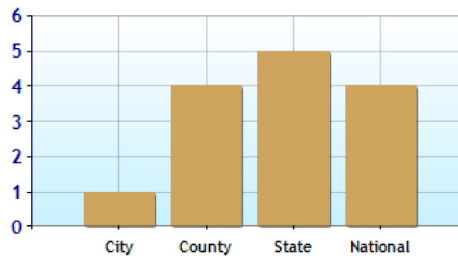

Commuting Methods for Upper Arlington

Commute Time

Crime near Upper Arlington, OH

	City	County	State	National
Property Crime Risk Index	1.0	5.0	5.0	4.0
Violent Crime Risk Index	1.0	4.0	5.0	4.0

Property Crime Risk Index

Violent Crime Risk Index

Health near Upper Arlington, OH

	City	County	State	National
Air Quality	12	12	40	83
Watershed Quality	49	49	35	55
Physicians per Capita	403.9	403.9	277.4	261.3
Health Cost Index	101.5	101.5	96.8	100.0
Superfund Site Index	70	70	80	71
UV Index	5.6	5.6	4.1	4.3