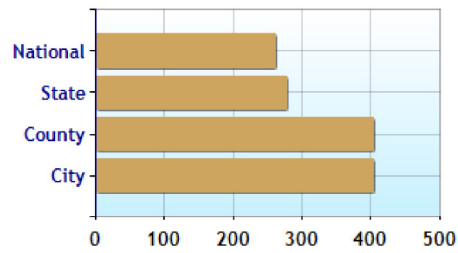

Violent Crime Risk Index

Health near Upper Arlington, OH

	City	County	State	National
Air Quality	12	12	40	83
Watershed Quality	49	49	35	55
Physicians per Capita	403.9	403.9	277.4	261.3
Health Cost Index	101.5	101.5	96.8	100.0
Superfund Site Index	70	70	80	71
UV Index	5.6	5.6	4.1	4.3

Environmental Quality

UV Index

Health Cost Index

Physicians per Capita

The data included herein is a compilation of many disparate datasets obtained from various sources and compiled by Real Estate Digital. [Complete list of data sources.](#) We use our best efforts to present the most accurate and up-to-date information, but we are not responsible for the results of any defects that may be found to exist, or any lost profits or other consequential damages that may result from such defects. You should not assume that this content is error-free or that it will be suitable for the particular purpose that you have in mind when using it. The owner and operator of the website that displays this data makes no warranty or representation of any kind with respect to the completeness or accuracy of the information included herein.