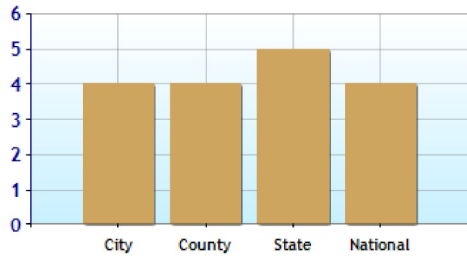

Commuting Methods for Powell

Commute Time

Crime near Powell, OH

	City	County	State	National
Property Crime Risk Index	4.0	4.0	5.0	4.0
Violent Crime Risk Index	4.0	5.0	5.0	4.0

Property Crime Risk Index

Violent Crime Risk Index

Health near Powell, OH

	City	County	State	National
Air Quality	57	57	40	83
Watershed Quality	40	40	35	55
Physicians per Capita	346.7	346.7	277.4	261.3
Health Cost Index	99.3	99.3	96.8	100.0
Superfund Site Index	89	89	80	71
UV Index	5.1	5.1	4.1	4.3