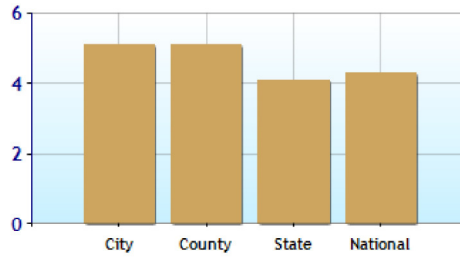

Environmental Quality

UV Index

Health Cost Index

Physicians per Capita

The data included herein is a compilation of many disparate datasets obtained from various sources and compiled by Real Estate Digital. [Complete list of data sources](#). We use our best efforts to present the most accurate and up-to-date information, but we are not responsible for the results of any defects that may be found to exist, or any lost profits or other consequential damages that may result from such defects. You should not assume that this content is error-free or that it will be suitable for the particular purpose that you have in mind when using it. The owner and operator of the website that displays this data makes no warranty or representation of any kind with respect to the completeness or accuracy of the information included herein.