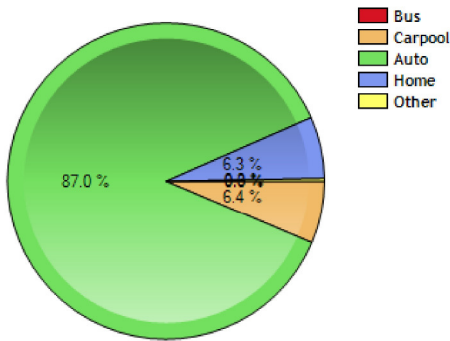

Commute near Powell, OH

	City	County	State	National
Commuting by Bus	0.0%	0.3%	1.5%	2.3%
Commuting by Carpool	6.4%	6.9%	9.5%	11.4%
Commuting by Auto	87.0%	84.4%	81.2%	75.1%
Commute Time	27.6	27.4	27.1	27.9
Working at Home	6.3%	6.1%	3.8%	5.4%

Commuting Methods for Powell

Commute Time

Crime near Powell, OH

	City	County	State	National
Property Crime Risk Index	4.0	4.0	5.0	4.0
Violent Crime Risk Index	4.0	5.0	5.0	4.0

Property Crime Risk Index

Violent Crime Risk Index