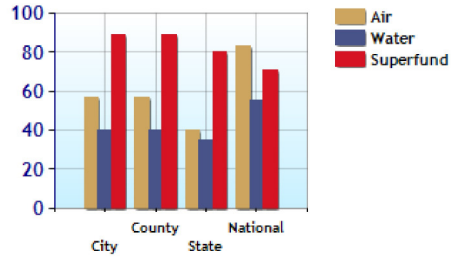

Environmental Quality