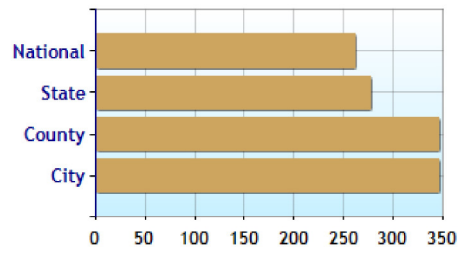

Health near Powell, OH

	City	County	State	National
Air Quality	57	57	40	83
Watershed Quality	40	40	35	55
Physicians per Capita	346.7	346.7	277.4	261.3
Health Cost Index	99.3	99.3	96.8	100.0
Superfund Site Index	89	89	80	71
UV Index	5.1	5.1	4.1	4.3

Environmental Quality

UV Index

Health Cost Index

Physicians per Capita

The data included herein is a compilation of many disparate datasets obtained from various sources and compiled by Real Estate Digital. [Complete list of data sources](#). We use our best efforts to present the most accurate and up-to-date information, but we are not responsible for the results of any defects that may be found to exist, or any lost profits or other consequential damages that may result from such defects. You should not assume that this content is error-free or that it will be suitable for the particular purpose that you have in mind when using it. The owner and operator of the website that displays this data makes no warranty or representation of any kind with respect to the completeness or accuracy of the information included herein.