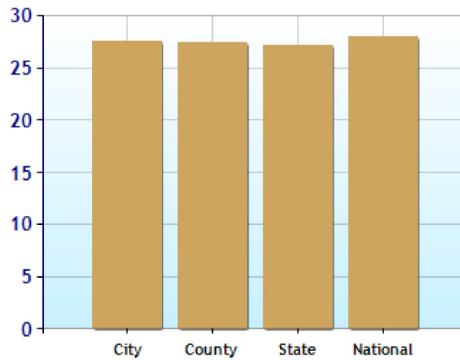

Commute near Powell, OH

	City	County	State	National
Commuting by Bus	0.0%	0.3%	1.5%	2.3%
Commuting by Carpool	6.4%	6.9%	9.5%	11.4%
Commuting by Auto	87.0%	84.4%	81.2%	75.1%
Commute Time	27.6	27.4	27.1	27.9
Working at Home	6.3%	6.1%	3.8%	5.4%

Commuting Methods for Powell

Commute Time

Crime near Powell, OH

	City	County	State	National
Property Crime Risk Index	4.0	4.0	5.0	4.0
Violent Crime Risk Index	4.0	5.0	5.0	4.0

Property Crime Risk Index

Violent Crime Risk Index