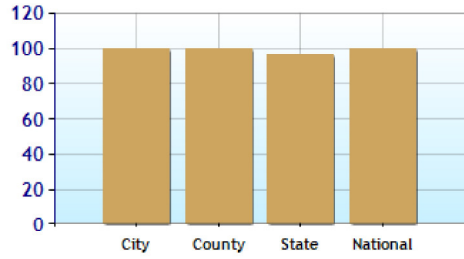

Health near Powell, OH

	City	County	State	National
Air Quality	57	57	40	83
Watershed Quality	40	40	35	55
Physicians per Capita	346.7	346.7	277.4	261.3
Health Cost Index	99.3	99.3	96.8	100.0
Superfund Site Index	89	89	80	71
UV Index	5.1	5.1	4.1	4.3

Environmental Quality

UV Index

Health Cost Index

Physicians per Capita

The data included herein is a compilation of many disparate datasets obtained from various sources and compiled by Real Estate Digital. [Complete list of data sources](#). We use our best efforts to present the most accurate and up-to-date information, but we are not responsible for the results of any defects that may be found to exist, or any lost profits or other consequential damages that may result from such defects. You should not assume that this content is error-free or that it will be suitable for the particular purpose that you have in mind when using it. The owner and operator of the website that displays this data makes no warranty or representation of any kind with respect to the completeness or accuracy of the information included herein.