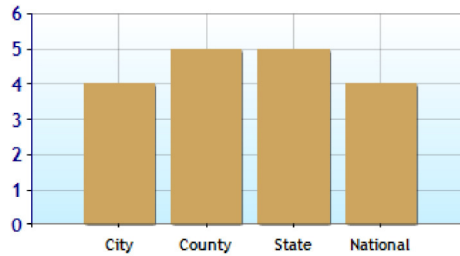

Commuting Methods for Powell

Commute Time

Crime near Powell, OH

	City	County	State	National
Property Crime Risk Index	4.0	4.0	5.0	4.0
Violent Crime Risk Index	4.0	5.0	5.0	4.0

Property Crime Risk Index

Violent Crime Risk Index

Health near Powell, OH

	City	County	State	National
Air Quality	57	57	40	83
Watershed Quality	40	40	35	55
Physicians per Capita	346.7	346.7	277.4	261.3
Health Cost Index	99.3	99.3	96.8	100.0
Superfund Site Index	89	89	80	71
UV Index	5.1	5.1	4.1	4.3