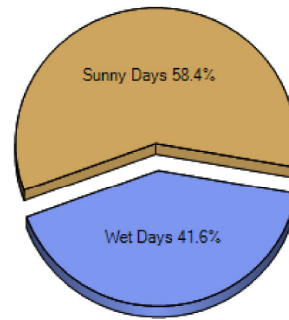

Climate near Powell, OH

	City	County	State	National
? Altitude	899	939	913	1,443
? Rainfall (inches annually)	37.9	37.7	38.2	36.5
? Snowfall (inches annually)	19.0	22.5	27.4	25.0
? January Avg. Low Temp	18.5	18.0	19.2	20.5
? July Avg. High Temp	86.0	85.3	84.7	86.5
? Days of Precipitation Annually	127	127	128	100
? Days Mostly Sunny Annually	178	175	173	205
? Comfort Index (during hot weather)	46	47	46	44

Altitude

Temperature Extremes

Precipitation Summary

Sunny and Cloudy Days per Annum for Powell

Comfort Index (during hot weather)

Environmental Statistics near Powell, OH

	City	County	State	National
? Air Quality	57	57	40	83
? Watershed Quality	40	40	35	55
? Physicians per Capita	346.7	346.7	277.4	261.3
? Health Cost Index	99.3	99.3	96.8	100.0
? Superfund Site Index	89	89	80	71
? UV Index	5.1	5.1	4.1	4.3