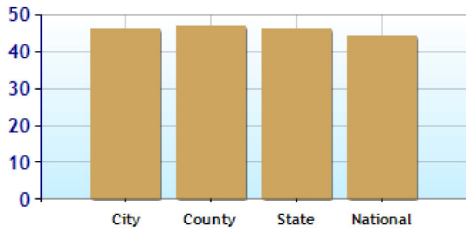

Altitude

Temperature Extremes

Precipitation Summary

Sunny and Cloudy Days per Annum for Powell

Comfort Index (during hot weather)

Environmental Statistics near Powell, OH

	City	County	State	National
? Air Quality	57	57	40	83
? Watershed Quality	40	40	35	55
? Physicians per Capita	346.7	346.7	277.4	261.3
? Health Cost Index	99.3	99.3	96.8	100.0
? Superfund Site Index	89	89	80	71
? UV Index	5.1	5.1	4.1	4.3