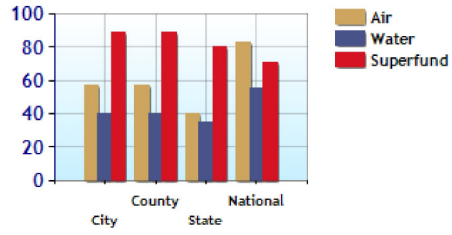

Environmental Quality