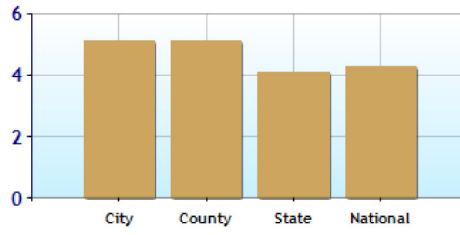

UV Index

The data included herein is a compilation of many disparate datasets obtained from various sources and compiled by Real Estate Digital. [Complete list of data sources](#). We use our best efforts to present the most accurate and up-to-date information, but we are not responsible for the results of any defects that may be found to exist, or any lost profits or other consequential damages that may result from such defects. You should not assume that this content is error-free or that it will be suitable for the particular purpose that you have in mind when using it. The owner and operator of the website that displays this data makes no warranty or representation of any kind with respect to the completeness or accuracy of the information included herein.