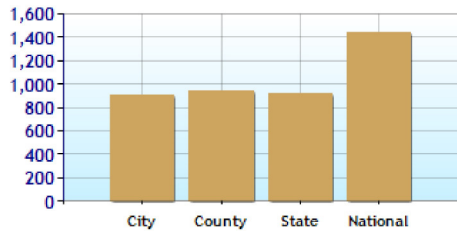

Climate near Powell, OH

	City	County	State	National
? Altitude	899	939	913	1,443
? Rainfall (inches annually)	37.9	37.7	38.2	36.5
? Snowfall (inches annually)	19.0	22.5	27.4	25.0
? January Avg. Low Temp	18.5	18.0	19.2	20.5
? July Avg. High Temp	86.0	85.3	84.7	86.5
? Days of Precipitation Annually	127	127	128	100
? Days Mostly Sunny Annually	178	175	173	205
? Comfort Index (during hot weather)	46	47	46	44

Altitude

Temperature Extremes

Precipitation Summary

Sunny and Cloudy Days per Annum for Powell

Comfort Index (during hot weather)

Environmental Statistics near Powell, OH

	City	County	State	National
? Air Quality	57	57	40	83
? Watershed Quality	40	40	35	55
? Physicians per Capita	346.7	346.7	277.4	261.3
? Health Cost Index	99.3	99.3	96.8	100.0
? Superfund Site Index	89	89	80	71
? UV Index	5.1	5.1	4.1	4.3