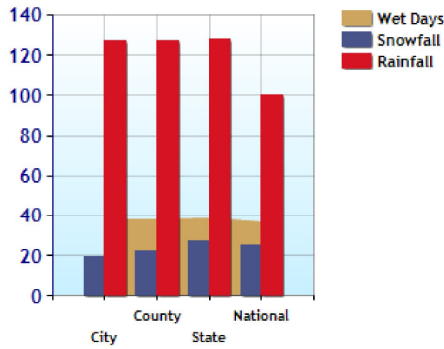

Climate near Powell, OH

	City	County	State	National
? Altitude	899	939	913	1,443
? Rainfall (inches annually)	37.9	37.7	38.2	36.5
? Snowfall (inches annually)	19.0	22.5	27.4	25.0
? January Avg. Low Temp	18.5	18.0	19.2	20.5
? July Avg. High Temp	86.0	85.3	84.7	86.5
? Days of Precipitation Annually	127	127	128	100
? Days Mostly Sunny Annually	178	175	173	205
? Comfort Index (during hot weather)	46	47	46	44

Altitude

Temperature Extremes

Precipitation Summary

Sunny and Cloudy Days per Annum for Powell

Comfort Index (during hot weather)

Environmental Statistics near Powell, OH

	City	County	State	National
? Air Quality	57	57	40	83
? Watershed Quality	40	40	35	55
? Physicians per Capita	346.7	346.7	277.4	261.3
? Health Cost Index	99.3	99.3	96.8	100.0
? Superfund Site Index	89	89	80	71
? UV Index	5.1	5.1	4.1	4.3