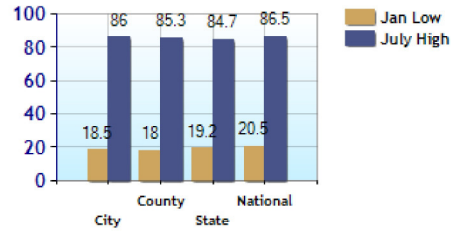

Climate near Powell, OH

	City	County	State	National
? Altitude	899	939	913	1,443
? Rainfall (inches annually)	37.9	37.7	38.2	36.5
? Snowfall (inches annually)	19.0	22.5	27.4	25.0
? January Avg. Low Temp	18.5	18.0	19.2	20.5
? July Avg. High Temp	86.0	85.3	84.7	86.5
? Days of Precipitation Annually	127	127	128	100
? Days Mostly Sunny Annually	178	175	173	205
? Comfort Index (during hot weather)	46	47	46	44

Altitude

Temperature Extremes

Precipitation Summary

Sunny and Cloudy Days per Annum for Powell

Comfort Index (during hot weather)

Environmental Statistics near Powell, OH

	City	County	State	National
? Air Quality	57	57	40	83
? Watershed Quality	40	40	35	55
? Physicians per Capita	346.7	346.7	277.4	261.3
? Health Cost Index	99.3	99.3	96.8	100.0
? Superfund Site Index	89	89	80	71
? UV Index	5.1	5.1	4.1	4.3