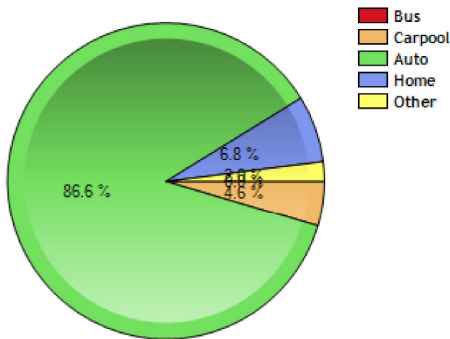

Commute near New Albany, OH

	City	County	State	National
Commuting by Bus	0.0%	2.5%	1.5%	2.3%
Commuting by Carpool	4.6%	8.2%	9.5%	11.4%
Commuting by Auto	86.6%	81.8%	81.2%	75.1%
Commute Time	27.4	23.4	27.1	27.9
Working at Home	6.8%	3.8%	3.8%	5.4%

Commuting Methods for New Albany

Commute Time

Crime near New Albany, OH

	City	County	State	National
Property Crime Risk Index	1.0	5.0	5.0	4.0
Violent Crime Risk Index	1.0	4.0	5.0	4.0

Property Crime Risk Index