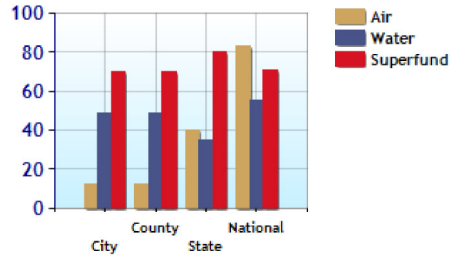

Environmental Quality