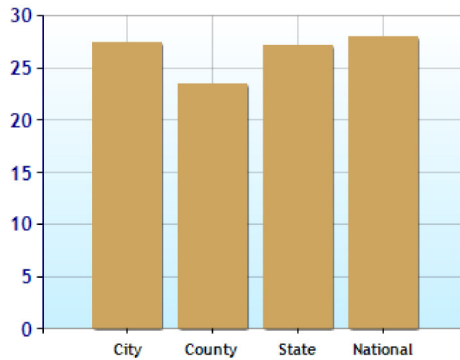

Commute near New Albany, OH

	City	County	State	National
Commuting by Bus	0.0%	2.5%	1.5%	2.3%
Commuting by Carpool	4.6%	8.2%	9.5%	11.4%
Commuting by Auto	86.6%	81.8%	81.2%	75.1%
Commute Time	27.4	23.4	27.1	27.9
Working at Home	6.8%	3.8%	3.8%	5.4%

Commuting Methods for New Albany

Commute Time

Crime near New Albany, OH

	City	County	State	National
Property Crime Risk Index	1.0	5.0	5.0	4.0
Violent Crime Risk Index	1.0	4.0	5.0	4.0

Property Crime Risk Index

Violent Crime Risk Index

Health near New Albany, OH

	City	County	State	National
Air Quality	12	12	40	83
Watershed Quality	49	49	35	55
Physicians per Capita	403.9	403.9	277.4	261.3
Health Cost Index	101.5	101.5	96.8	100.0
Superfund Site Index	70	70	80	71
UV Index	5.6	5.6	4.1	4.3