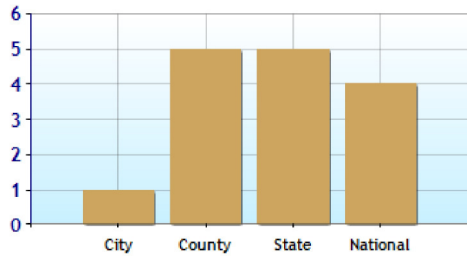

Commuting Methods for New Albany

Commute Time

Crime near New Albany, OH

	City	County	State	National
Property Crime Risk Index	1.0	5.0	5.0	4.0
Violent Crime Risk Index	1.0	4.0	5.0	4.0

Property Crime Risk Index

Violent Crime Risk Index

Health near New Albany, OH

	City	County	State	National
Air Quality	12	12	40	83
Watershed Quality	49	49	35	55
Physicians per Capita	403.9	403.9	277.4	261.3
Health Cost Index	101.5	101.5	96.8	100.0
Superfund Site Index	70	70	80	71
UV Index	5.6	5.6	4.1	4.3