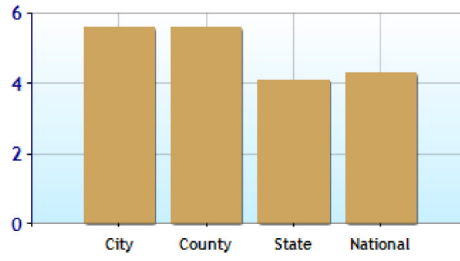

Commuting Methods for New Albany

Commute Time

Crime near New Albany, OH

	City	County	State	National
Property Crime Risk Index	1.0	5.0	5.0	4.0
Violent Crime Risk Index	1.0	4.0	5.0	4.0

Property Crime Risk Index

Violent Crime Risk Index

Health near New Albany, OH

	City	County	State	National
Air Quality	12	12	40	83
Watershed Quality	49	49	35	55
Physicians per Capita	403.9	403.9	277.4	261.3
Health Cost Index	101.5	101.5	96.8	100.0
Superfund Site Index	70	70	80	71
UV Index	5.6	5.6	4.1	4.3

Environmental Quality

UV Index

Health Cost Index

Physicians per Capita

The data included herein is a compilation of many disparate datasets obtained from various sources and compiled by Real Estate Digital. [Complete list of data sources](#). We use our best efforts to present the most accurate and up-to-date information, but we are not responsible for the results of any defects that may be found to exist, or any lost profits or other consequential damages that may result from such defects. You should not assume that this content is error-free or that it will be suitable for the particular purpose that you have in mind when using it. The owner and operator of the website that displays this data makes no warranty or representation of any kind with respect to the completeness or accuracy of the information included herein.