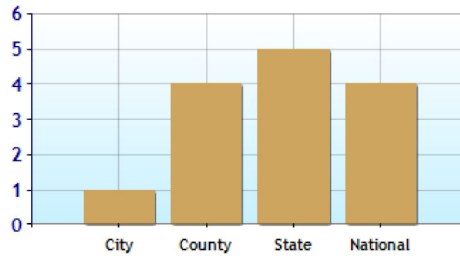

Commuting Methods for New Albany

Commute Time

Crime near New Albany, OH

	City	County	State	National
Property Crime Risk Index	1.0	5.0	5.0	4.0
Violent Crime Risk Index	1.0	4.0	5.0	4.0

Property Crime Risk Index

Violent Crime Risk Index

Health near New Albany, OH

	City	County	State	National
Air Quality	12	12	40	83
Watershed Quality	49	49	35	55
Physicians per Capita	403.9	403.9	277.4	261.3
Health Cost Index	101.5	101.5	96.8	100.0
Superfund Site Index	70	70	80	71
UV Index	5.6	5.6	4.1	4.3