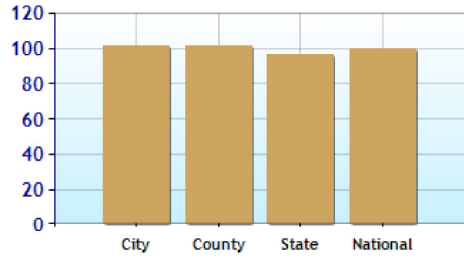

Commuting Methods for New Albany

Commute Time

Crime near New Albany, OH

	City	County	State	National
Property Crime Risk Index	1.0	5.0	5.0	4.0
Violent Crime Risk Index	1.0	4.0	5.0	4.0

Property Crime Risk Index

Violent Crime Risk Index

Health near New Albany, OH

	City	County	State	National
Air Quality	12	12	40	83
Watershed Quality	49	49	35	55
Physicians per Capita	403.9	403.9	277.4	261.3
Health Cost Index	101.5	101.5	96.8	100.0
Superfund Site Index	70	70	80	71
UV Index	5.6	5.6	4.1	4.3

Environmental Quality

UV Index

Health Cost Index

Physicians per Capita

The data included herein is a compilation of many disparate datasets obtained from various sources and compiled by Real Estate Digital. [Complete list of data sources](#). We use our best efforts to present the most accurate and up-to-date information, but we are not responsible for the results of any defects that may be found to exist, or any lost profits or other consequential damages that may result from such defects. You should not assume that this content is error-free or that it will be suitable for the particular purpose that you have in mind when using it. The owner and operator of the website that displays this data makes no warranty or representation of any kind with respect to the completeness or accuracy of the information included herein.