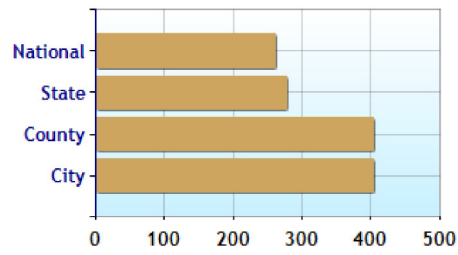

Violent Crime Risk Index

Health near New Albany, OH

	City	County	State	National
Air Quality	12	12	40	83
Watershed Quality	49	49	35	55
Physicians per Capita	403.9	403.9	277.4	261.3
Health Cost Index	101.5	101.5	96.8	100.0
Superfund Site Index	70	70	80	71
UV Index	5.6	5.6	4.1	4.3

Environmental Quality

UV Index

Health Cost Index

Physicians per Capita

The data included herein is a compilation of many disparate datasets obtained from various sources and compiled by Real Estate Digital. [Complete list of data sources](#). We use our best efforts to present the most accurate and up-to-date information, but we are not responsible for the results of any defects that may be found to exist, or any lost profits or other consequential damages that may result from such defects. You should not assume that this content is error-free or that it will be suitable for the particular purpose that you have in mind when using it. The owner and operator of the website that displays this data makes no warranty or representation of any kind with respect to the completeness or accuracy of the information included herein.