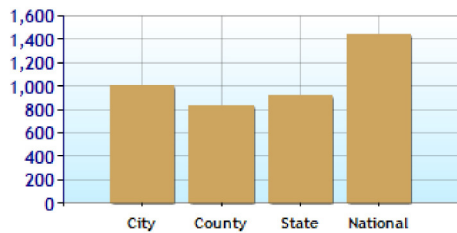

Climate near New Albany, OH

	City	County	State	National
? Altitude	1,003	832	913	1,443
? Rainfall (inches annually)	38.1	36.4	38.2	36.5
? Snowfall (inches annually)	27.6	24.0	27.4	25.0
? January Avg. Low Temp	20.5	21.7	19.2	20.5
? July Avg. High Temp	85.0	85.1	84.7	86.5
? Days of Precipitation Annually	137	123	128	100
? Days Mostly Sunny Annually	176	175	173	205
? Comfort Index (during hot weather)	45	46	46	44

Altitude

Temperature Extremes

Precipitation Summary

Sunny and Cloudy Days per Annum for New Albany

Comfort Index (during hot weather)

Environmental Statistics near New Albany, OH

	City	County	State	National
? Air Quality	12	12	40	83
? Watershed Quality	49	49	35	55
? Physicians per Capita	403.9	403.9	277.4	261.3
? Health Cost Index	101.5	101.5	96.8	100.0
? Superfund Site Index	70	70	80	71
? UV Index	5.6	5.6	4.1	4.3