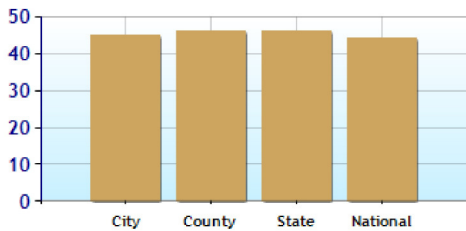

Altitude

Temperature Extremes

Precipitation Summary

Sunny and Cloudy Days per Annum for New Albany

Comfort Index (during hot weather)

Environmental Statistics near New Albany, OH

	City	County	State	National
? Air Quality	12	12	40	83
? Watershed Quality	49	49	35	55
? Physicians per Capita	403.9	403.9	277.4	261.3
? Health Cost Index	101.5	101.5	96.8	100.0
? Superfund Site Index	70	70	80	71
? UV Index	5.6	5.6	4.1	4.3