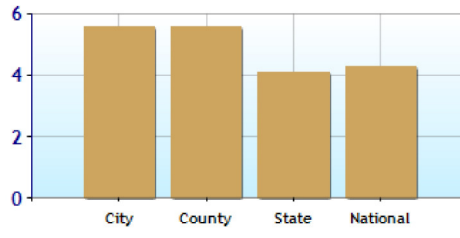

UV Index

The data included herein is a compilation of many disparate datasets obtained from various sources and compiled by Real Estate Digital. [Complete list of data sources](#). We use our best efforts to present the most accurate and up-to-date information, but we are not responsible for the results of any defects that may be found to exist, or any lost profits or other consequential damages that may result from such defects. You should not assume that this content is error-free or that it will be suitable for the particular purpose that you have in mind when using it. The owner and operator of the website that displays this data makes no warranty or representation of any kind with respect to the completeness or accuracy of the information included herein.