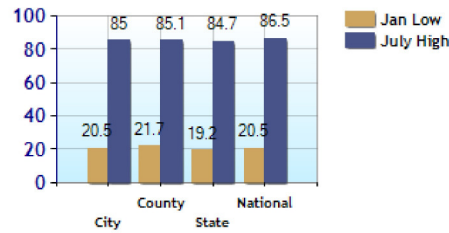

Climate near New Albany, OH

	City	County	State	National
? Altitude	1,003	832	913	1,443
? Rainfall (inches annually)	38.1	36.4	38.2	36.5
? Snowfall (inches annually)	27.6	24.0	27.4	25.0
? January Avg. Low Temp	20.5	21.7	19.2	20.5
? July Avg. High Temp	85.0	85.1	84.7	86.5
? Days of Precipitation Annually	137	123	128	100
? Days Mostly Sunny Annually	176	175	173	205
? Comfort Index (during hot weather)	45	46	46	44

Altitude

Temperature Extremes

Precipitation Summary

Sunny and Cloudy Days per Annum for New Albany

Comfort Index (during hot weather)

Environmental Statistics near New Albany, OH

	City	County	State	National
? Air Quality	12	12	40	83
? Watershed Quality	49	49	35	55
? Physicians per Capita	403.9	403.9	277.4	261.3
? Health Cost Index	101.5	101.5	96.8	100.0
? Superfund Site Index	70	70	80	71
? UV Index	5.6	5.6	4.1	4.3