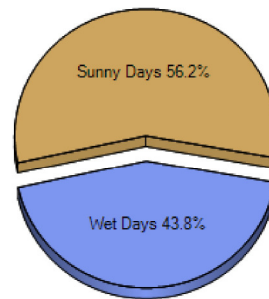

Climate near New Albany, OH

	City	County	State	National
? Altitude	1,003	832	913	1,443
? Rainfall (inches annually)	38.1	36.4	38.2	36.5
? Snowfall (inches annually)	27.6	24.0	27.4	25.0
? January Avg. Low Temp	20.5	21.7	19.2	20.5
? July Avg. High Temp	85.0	85.1	84.7	86.5
? Days of Precipitation Annually	137	123	128	100
? Days Mostly Sunny Annually	176	175	173	205
? Comfort Index (during hot weather)	45	46	46	44

Altitude

Temperature Extremes

Precipitation Summary

Sunny and Cloudy Days per Annum for New Albany

Comfort Index (during hot weather)

Environmental Statistics near New Albany, OH

	City	County	State	National
? Air Quality	12	12	40	83
? Watershed Quality	49	49	35	55
? Physicians per Capita	403.9	403.9	277.4	261.3
? Health Cost Index	101.5	101.5	96.8	100.0
? Superfund Site Index	70	70	80	71
? UV Index	5.6	5.6	4.1	4.3