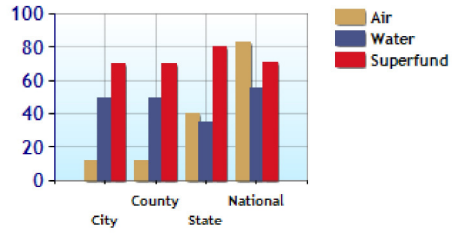

Environmental Quality