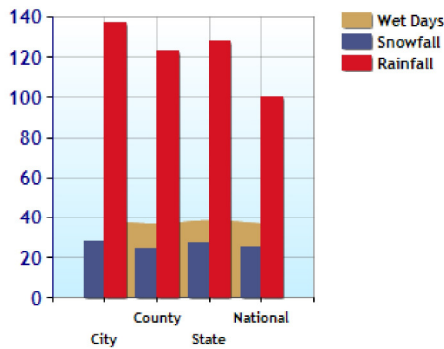

Climate near New Albany, OH

	City	County	State	National
? Altitude	1,003	832	913	1,443
? Rainfall (inches annually)	38.1	36.4	38.2	36.5
? Snowfall (inches annually)	27.6	24.0	27.4	25.0
? January Avg. Low Temp	20.5	21.7	19.2	20.5
? July Avg. High Temp	85.0	85.1	84.7	86.5
? Days of Precipitation Annually	137	123	128	100
? Days Mostly Sunny Annually	176	175	173	205
? Comfort Index (during hot weather)	45	46	46	44

Altitude

Temperature Extremes

Precipitation Summary

Sunny and Cloudy Days per Annum for New Albany

Comfort Index (during hot weather)

Environmental Statistics near New Albany, OH

	City	County	State	National
? Air Quality	12	12	40	83
? Watershed Quality	49	49	35	55
? Physicians per Capita	403.9	403.9	277.4	261.3
? Health Cost Index	101.5	101.5	96.8	100.0
? Superfund Site Index	70	70	80	71
? UV Index	5.6	5.6	4.1	4.3