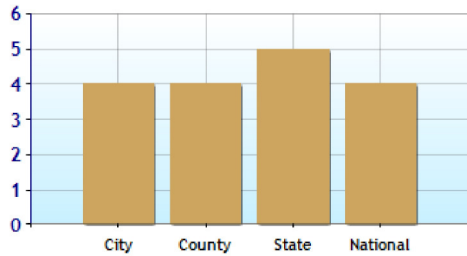

Commuting Methods for Lewis Center

Commute Time

Crime near Lewis Center, OH

	City	County	State	National
Property Crime Risk Index	4.0	4.0	5.0	4.0
Violent Crime Risk Index	3.0	5.0	5.0	4.0

Property Crime Risk Index

Violent Crime Risk Index

Health near Lewis Center, OH

	City	County	State	National
Air Quality	57	57	40	83
Watershed Quality	40	40	35	55
Physicians per Capita	346.7	346.7	277.4	261.3
Health Cost Index	99.3	99.3	96.8	100.0
Superfund Site Index	89	89	80	71
UV Index	5.1	5.1	4.1	4.3