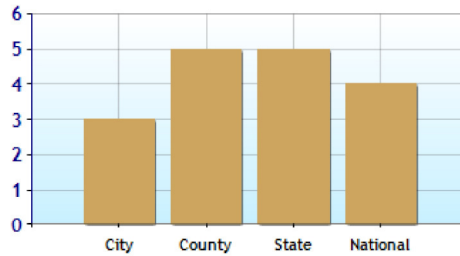

Commuting Methods for Lewis Center

Commute Time

Crime near Lewis Center, OH

	City	County	State	National
Property Crime Risk Index	4.0	4.0	5.0	4.0
Violent Crime Risk Index	3.0	5.0	5.0	4.0

Property Crime Risk Index

Violent Crime Risk Index

Health near Lewis Center, OH

	City	County	State	National
Air Quality	57	57	40	83
Watershed Quality	40	40	35	55
Physicians per Capita	346.7	346.7	277.4	261.3
Health Cost Index	99.3	99.3	96.8	100.0
Superfund Site Index	89	89	80	71
UV Index	5.1	5.1	4.1	4.3