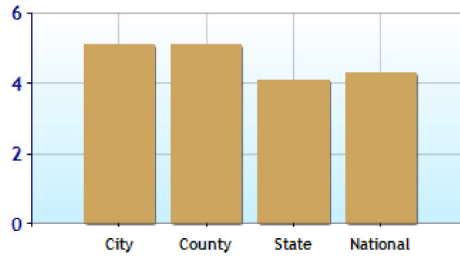

Violent Crime Risk Index

Health near Lewis Center, OH

	City	County	State	National
Air Quality	57	57	40	83
Watershed Quality	40	40	35	55
Physicians per Capita	346.7	346.7	277.4	261.3
Health Cost Index	99.3	99.3	96.8	100.0
Superfund Site Index	89	89	80	71
UV Index	5.1	5.1	4.1	4.3

Environmental Quality

UV Index

Health Cost Index

Physicians per Capita

The data included herein is a compilation of many disparate datasets obtained from various sources and compiled by Real Estate Digital. [Complete list of data sources](#). We use our best efforts to present the most accurate and up-to-date information, but we are not responsible for the results of any defects that may be found to exist, or any lost profits or other consequential damages that may result from such defects. You should not assume that this content is error-free or that it will be suitable for the particular purpose that you have in mind when using it. The owner and operator of the website that displays this data makes no warranty or representation of any kind with respect to the completeness or accuracy of the information included herein.