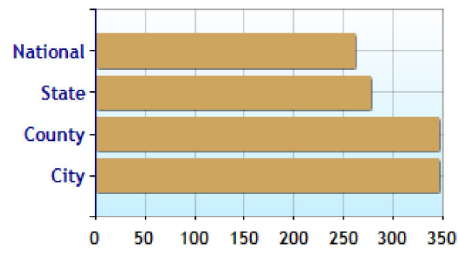

Violent Crime Risk Index

Health near Lewis Center, OH

	City	County	State	National
Air Quality	57	57	40	83
Watershed Quality	40	40	35	55
Physicians per Capita	346.7	346.7	277.4	261.3
Health Cost Index	99.3	99.3	96.8	100.0
Superfund Site Index	89	89	80	71
UV Index	5.1	5.1	4.1	4.3

Environmental Quality

UV Index

Health Cost Index

Physicians per Capita

The data included herein is a compilation of many disparate datasets obtained from various sources and compiled by Real Estate Digital. [Complete list of data sources](#). We use our best efforts to present the most accurate and up-to-date information, but we are not responsible for the results of any defects that may be found to exist, or any lost profits or other consequential damages that may result from such defects. You should not assume that this content is error-free or that it will be suitable for the particular purpose that you have in mind when using it. The owner and operator of the website that displays this data makes no warranty or representation of any kind with respect to the completeness or accuracy of the information included herein.