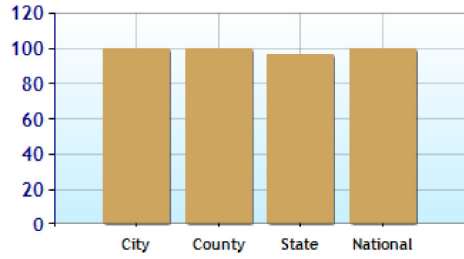

Violent Crime Risk Index

Health near Lewis Center, OH

	City	County	State	National
Air Quality	57	57	40	83
Watershed Quality	40	40	35	55
Physicians per Capita	346.7	346.7	277.4	261.3
Health Cost Index	99.3	99.3	96.8	100.0
Superfund Site Index	89	89	80	71
UV Index	5.1	5.1	4.1	4.3

Environmental Quality

UV Index

Health Cost Index

Physicians per Capita

The data included herein is a compilation of many disparate datasets obtained from various sources and compiled by Real Estate Digital. [Complete list of data sources](#). We use our best efforts to present the most accurate and up-to-date information, but we are not responsible for the results of any defects that may be found to exist, or any lost profits or other consequential damages that may result from such defects. You should not assume that this content is error-free or that it will be suitable for the particular purpose that you have in mind when using it. The owner and operator of the website that displays this data makes no warranty or representation of any kind with respect to the completeness or accuracy of the information included herein.