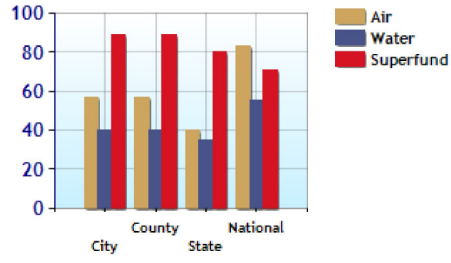

Environmental Quality