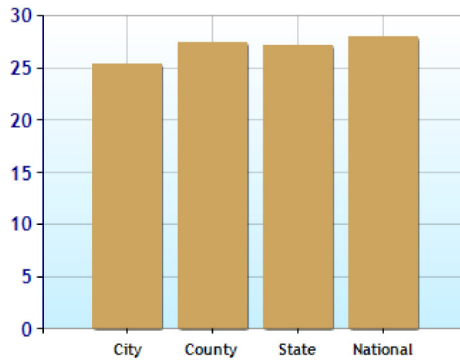

Commute near Lewis Center, OH

	City	County	State	National
Commuting by Bus	0.3%	0.3%	1.5%	2.3%
Commuting by Carpool	5.6%	6.9%	9.5%	11.4%
Commuting by Auto	87.0%	84.4%	81.2%	75.1%
Commute Time	25.3	27.4	27.1	27.9
Working at Home	5.6%	6.1%	3.8%	5.4%

Commuting Methods for Lewis Center

Commute Time

Crime near Lewis Center, OH

	City	County	State	National
Property Crime Risk Index	4.0	4.0	5.0	4.0
Violent Crime Risk Index	3.0	5.0	5.0	4.0

Property Crime Risk Index

Violent Crime Risk Index

Health near Lewis Center, OH

	City	County	State	National
Air Quality	57	57	40	83
Watershed Quality	40	40	35	55
Physicians per Capita	346.7	346.7	277.4	261.3
Health Cost Index	99.3	99.3	96.8	100.0
Superfund Site Index	89	89	80	71
UV Index	5.1	5.1	4.1	4.3