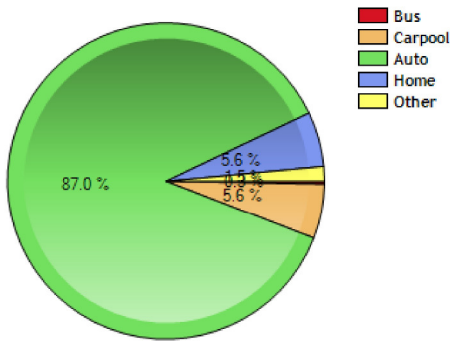

Commute near Lewis Center, OH

	City	County	State	National
Commuting by Bus	0.3%	0.3%	1.5%	2.3%
Commuting by Carpool	5.6%	6.9%	9.5%	11.4%
Commuting by Auto	87.0%	84.4%	81.2%	75.1%
Commute Time	25.3	27.4	27.1	27.9
Working at Home	5.6%	6.1%	3.8%	5.4%

Commuting Methods for Lewis Center

Commute Time

Crime near Lewis Center, OH

	City	County	State	National
Property Crime Risk Index	4.0	4.0	5.0	4.0
Violent Crime Risk Index	3.0	5.0	5.0	4.0

Property Crime Risk Index