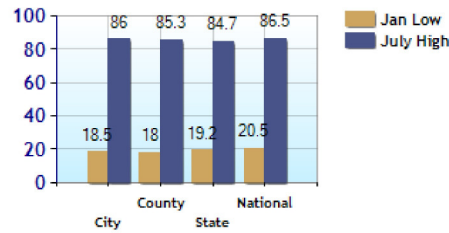

Climate near Lewis Center, OH

|                                      | City | County | State | National |
|--------------------------------------|------|--------|-------|----------|
| ? Altitude                           | 923  | 939    | 913   | 1,443    |
| ? Rainfall (inches annually)         | 37.9 | 37.7   | 38.2  | 36.5     |
| ? Snowfall (inches annually)         | 19.0 | 22.5   | 27.4  | 25.0     |
| ? January Avg. Low Temp              | 18.5 | 18.0   | 19.2  | 20.5     |
| ? July Avg. High Temp                | 86.0 | 85.3   | 84.7  | 86.5     |
| ? Days of Precipitation Annually     | 127  | 127    | 128   | 100      |
| ? Days Mostly Sunny Annually         | 175  | 175    | 173   | 205      |
| ? Comfort Index (during hot weather) | 47   | 47     | 46    | 44       |

Altitude

Temperature Extremes

Precipitation Summary

Sunny and Cloudy Days per Annum for Lewis Center

Comfort Index (during hot weather)

Environmental Statistics near Lewis Center, OH

|                         | City  | County | State | National |
|-------------------------|-------|--------|-------|----------|
| ? Air Quality           | 57    | 57     | 40    | 83       |
| ? Watershed Quality     | 40    | 40     | 35    | 55       |
| ? Physicians per Capita | 346.7 | 346.7  | 277.4 | 261.3    |
| ? Health Cost Index     | 99.3  | 99.3   | 96.8  | 100.0    |
| ? Superfund Site Index  | 89    | 89     | 80    | 71       |
| ? UV Index              | 5.1   | 5.1    | 4.1   | 4.3      |