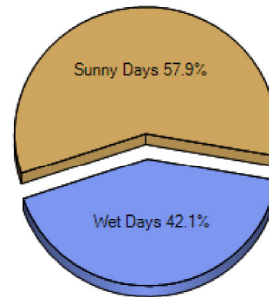

Climate near Lewis Center, OH

|                                      | City | County | State | National |
|--------------------------------------|------|--------|-------|----------|
| ? Altitude                           | 923  | 939    | 913   | 1,443    |
| ? Rainfall (inches annually)         | 37.9 | 37.7   | 38.2  | 36.5     |
| ? Snowfall (inches annually)         | 19.0 | 22.5   | 27.4  | 25.0     |
| ? January Avg. Low Temp              | 18.5 | 18.0   | 19.2  | 20.5     |
| ? July Avg. High Temp                | 86.0 | 85.3   | 84.7  | 86.5     |
| ? Days of Precipitation Annually     | 127  | 127    | 128   | 100      |
| ? Days Mostly Sunny Annually         | 175  | 175    | 173   | 205      |
| ? Comfort Index (during hot weather) | 47   | 47     | 46    | 44       |

Altitude

Temperature Extremes

Precipitation Summary

Sunny and Cloudy Days per Annum for Lewis Center

Comfort Index (during hot weather)

Environmental Statistics near Lewis Center, OH

|                         | City  | County | State | National |
|-------------------------|-------|--------|-------|----------|
| ? Air Quality           | 57    | 57     | 40    | 83       |
| ? Watershed Quality     | 40    | 40     | 35    | 55       |
| ? Physicians per Capita | 346.7 | 346.7  | 277.4 | 261.3    |
| ? Health Cost Index     | 99.3  | 99.3   | 96.8  | 100.0    |
| ? Superfund Site Index  | 89    | 89     | 80    | 71       |
| ? UV Index              | 5.1   | 5.1    | 4.1   | 4.3      |