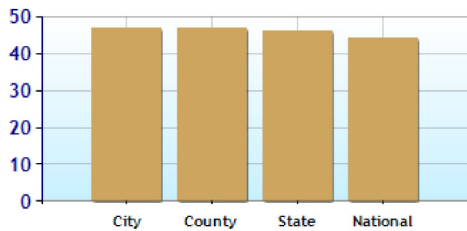

Altitude

Temperature Extremes

Precipitation Summary

Sunny and Cloudy Days per Annum for Lewis Center

Comfort Index (during hot weather)

Environmental Statistics near Lewis Center, OH

|                         | City  | County | State | National |
|-------------------------|-------|--------|-------|----------|
| ? Air Quality           | 57    | 57     | 40    | 83       |
| ? Watershed Quality     | 40    | 40     | 35    | 55       |
| ? Physicians per Capita | 346.7 | 346.7  | 277.4 | 261.3    |
| ? Health Cost Index     | 99.3  | 99.3   | 96.8  | 100.0    |
| ? Superfund Site Index  | 89    | 89     | 80    | 71       |
| ? UV Index              | 5.1   | 5.1    | 4.1   | 4.3      |

### Environmental Quality