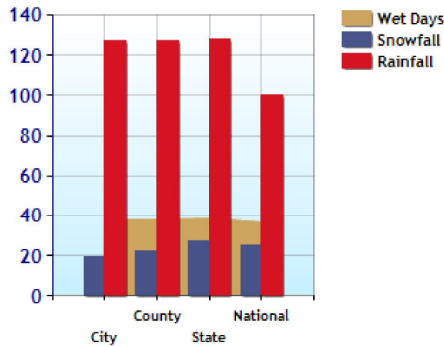

Climate near Lewis Center, OH

|                                      | City | County | State | National |
|--------------------------------------|------|--------|-------|----------|
| ? Altitude                           | 923  | 939    | 913   | 1,443    |
| ? Rainfall (inches annually)         | 37.9 | 37.7   | 38.2  | 36.5     |
| ? Snowfall (inches annually)         | 19.0 | 22.5   | 27.4  | 25.0     |
| ? January Avg. Low Temp              | 18.5 | 18.0   | 19.2  | 20.5     |
| ? July Avg. High Temp                | 86.0 | 85.3   | 84.7  | 86.5     |
| ? Days of Precipitation Annually     | 127  | 127    | 128   | 100      |
| ? Days Mostly Sunny Annually         | 175  | 175    | 173   | 205      |
| ? Comfort Index (during hot weather) | 47   | 47     | 46    | 44       |

Altitude

Temperature Extremes

Precipitation Summary

Sunny and Cloudy Days per Annum for Lewis Center

Comfort Index (during hot weather)

Environmental Statistics near Lewis Center, OH

|                         | City  | County | State | National |
|-------------------------|-------|--------|-------|----------|
| ? Air Quality           | 57    | 57     | 40    | 83       |
| ? Watershed Quality     | 40    | 40     | 35    | 55       |
| ? Physicians per Capita | 346.7 | 346.7  | 277.4 | 261.3    |
| ? Health Cost Index     | 99.3  | 99.3   | 96.8  | 100.0    |
| ? Superfund Site Index  | 89    | 89     | 80    | 71       |
| ? UV Index              | 5.1   | 5.1    | 4.1   | 4.3      |