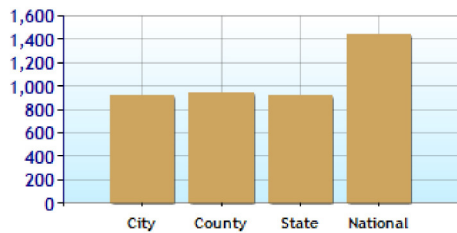

Climate near Lewis Center, OH

|                                      | City | County | State | National |
|--------------------------------------|------|--------|-------|----------|
| ? Altitude                           | 923  | 939    | 913   | 1,443    |
| ? Rainfall (inches annually)         | 37.9 | 37.7   | 38.2  | 36.5     |
| ? Snowfall (inches annually)         | 19.0 | 22.5   | 27.4  | 25.0     |
| ? January Avg. Low Temp              | 18.5 | 18.0   | 19.2  | 20.5     |
| ? July Avg. High Temp                | 86.0 | 85.3   | 84.7  | 86.5     |
| ? Days of Precipitation Annually     | 127  | 127    | 128   | 100      |
| ? Days Mostly Sunny Annually         | 175  | 175    | 173   | 205      |
| ? Comfort Index (during hot weather) | 47   | 47     | 46    | 44       |

Altitude

Temperature Extremes

Precipitation Summary

Sunny and Cloudy Days per Annum for Lewis Center

Comfort Index (during hot weather)

Environmental Statistics near Lewis Center, OH

|                         | City  | County | State | National |
|-------------------------|-------|--------|-------|----------|
| ? Air Quality           | 57    | 57     | 40    | 83       |
| ? Watershed Quality     | 40    | 40     | 35    | 55       |
| ? Physicians per Capita | 346.7 | 346.7  | 277.4 | 261.3    |
| ? Health Cost Index     | 99.3  | 99.3   | 96.8  | 100.0    |
| ? Superfund Site Index  | 89    | 89     | 80    | 71       |
| ? UV Index              | 5.1   | 5.1    | 4.1   | 4.3      |