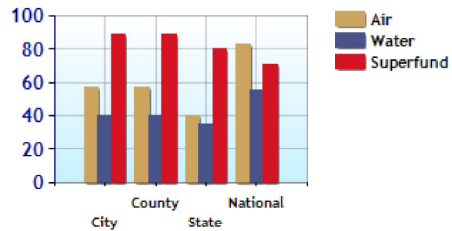

Environmental Quality