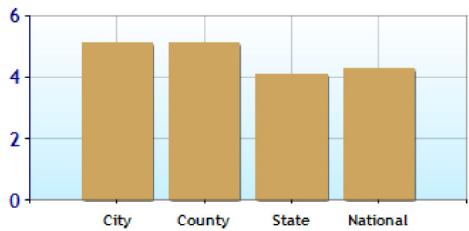

Environmental Quality

UV Index