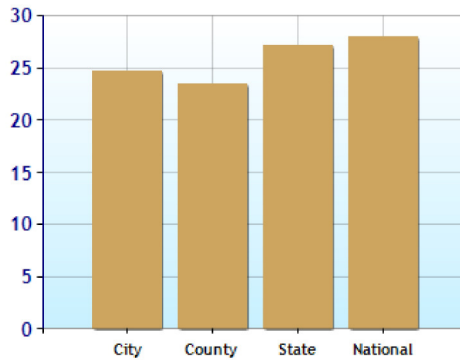

Commute near Dublin, OH

	City	County	State	National
Commuting by Bus	0.4%	2.5%	1.5%	2.3%
Commuting by Carpool	3.8%	8.2%	9.5%	11.4%
Commuting by Auto	88.2%	81.8%	81.2%	75.1%
Commute Time	24.7	23.4	27.1	27.9
Working at Home	6.4%	3.8%	3.8%	5.4%

Commuting Methods for Dublin

Commute Time

Crime near Dublin, OH

	City	County	State	National
Property Crime Risk Index	4.0	5.0	5.0	4.0
Violent Crime Risk Index	2.0	4.0	5.0	4.0

Property Crime Risk Index

Violent Crime Risk Index