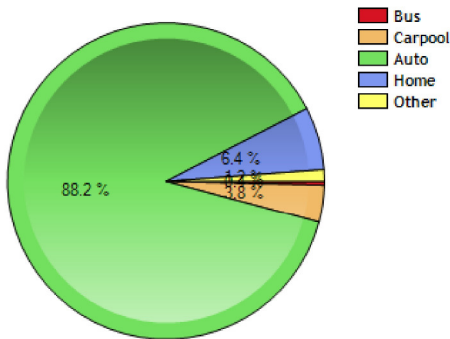

Commute near Dublin, OH

	City	County	State	National
Commuting by Bus	0.4%	2.5%	1.5%	2.3%
Commuting by Carpool	3.8%	8.2%	9.5%	11.4%
Commuting by Auto	88.2%	81.8%	81.2%	75.1%
Commute Time	24.7	23.4	27.1	27.9
Working at Home	6.4%	3.8%	3.8%	5.4%

Commuting Methods for Dublin

Commute Time

Crime near Dublin, OH

	City	County	State	National
Property Crime Risk Index	4.0	5.0	5.0	4.0
Violent Crime Risk Index	2.0	4.0	5.0	4.0

Property Crime Risk Index

Violent Crime Risk Index