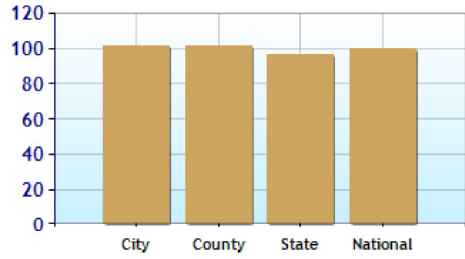

Commuting Methods for Dublin

Commute Time

Crime near Dublin, OH

	City	County	State	National
Property Crime Risk Index	4.0	5.0	5.0	4.0
Violent Crime Risk Index	2.0	4.0	5.0	4.0

Property Crime Risk Index

Violent Crime Risk Index

Health near Dublin, OH

	City	County	State	National
Air Quality	12	12	40	83
Watershed Quality	50	49	35	55
Physicians per Capita	403.9	403.9	277.4	261.3
Health Cost Index	101.5	101.5	96.8	100.0
Superfund Site Index	71	70	80	71
UV Index	5.6	5.6	4.1	4.3

Environmental Quality

UV Index

Health Cost Index

Physicians per Capita

The data included herein is a compilation of many disparate datasets obtained from various sources and compiled by Real Estate Digital. [Complete list of data sources](#). We use our best efforts to present the most accurate and up-to-date information, but we are not responsible for the results of any defects that may be found to exist, or any lost profits or other consequential damages that may result from such defects. You should not assume that this content is error-free or that it will be suitable for the particular purpose that you have in mind when using it. The owner and operator of the website that displays this data makes no warranty or representation of any kind with respect to the completeness or accuracy of the information included herein.