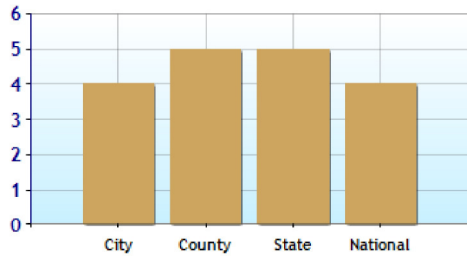

Commuting Methods for Dublin

Commute Time

Crime near Dublin, OH

	City	County	State	National
Property Crime Risk Index	4.0	5.0	5.0	4.0
Violent Crime Risk Index	2.0	4.0	5.0	4.0

Property Crime Risk Index

Violent Crime Risk Index

Health near Dublin, OH

	City	County	State	National
Air Quality	12	12	40	83
Watershed Quality	50	49	35	55
Physicians per Capita	403.9	403.9	277.4	261.3
Health Cost Index	101.5	101.5	96.8	100.0
Superfund Site Index	71	70	80	71
UV Index	5.6	5.6	4.1	4.3