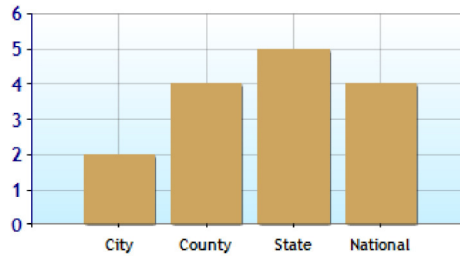

Commuting Methods for Dublin

Commute Time

Crime near Dublin, OH

	City	County	State	National
Property Crime Risk Index	4.0	5.0	5.0	4.0
Violent Crime Risk Index	2.0	4.0	5.0	4.0

Property Crime Risk Index

Violent Crime Risk Index

Health near Dublin, OH

	City	County	State	National
Air Quality	12	12	40	83
Watershed Quality	50	49	35	55
Physicians per Capita	403.9	403.9	277.4	261.3
Health Cost Index	101.5	101.5	96.8	100.0
Superfund Site Index	71	70	80	71
UV Index	5.6	5.6	4.1	4.3