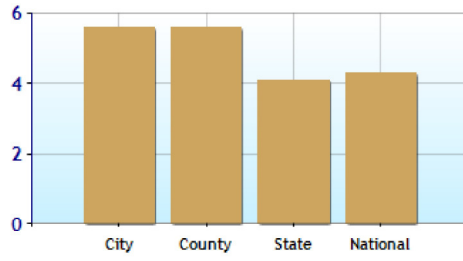

UV Index

The data included herein is a compilation of many disparate datasets obtained from various sources and compiled by Real Estate Digital. [Complete list of data sources](#). We use our best efforts to present the most accurate and up-to-date information, but we are not responsible for the results of any defects that may be found to exist, or any lost profits or other consequential damages that may result from such defects. You should not assume that this content is error-free or that it will be suitable for the particular purpose that you have in mind when using it. The owner and operator of the website that displays this data makes no warranty or representation of any kind with respect to the completeness or accuracy of the information included herein.