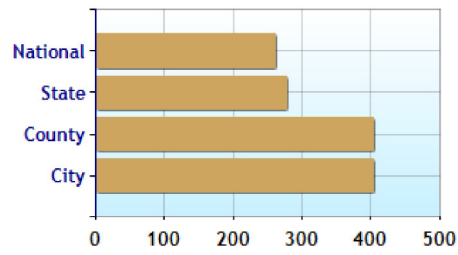

Health near Dublin, OH

	City	County	State	National
Air Quality	12	12	40	83
Watershed Quality	50	49	35	55
Physicians per Capita	403.9	403.9	277.4	261.3
Health Cost Index	101.5	101.5	96.8	100.0
Superfund Site Index	71	70	80	71
UV Index	5.6	5.6	4.1	4.3

Environmental Quality

UV Index

Health Cost Index

Physicians per Capita

The data included herein is a compilation of many disparate datasets obtained from various sources and compiled by Real Estate Digital. [Complete list of data sources](#). We use our best efforts to present the most accurate and up-to-date information, but we are not responsible for the results of any defects that may be found to exist, or any lost profits or other consequential damages that may result from such defects. You should not assume that this content is error-free or that it will be suitable for the particular purpose that you have in mind when using it. The owner and operator of the website that displays this data makes no warranty or representation of any kind with respect to the completeness or accuracy of the information included herein.