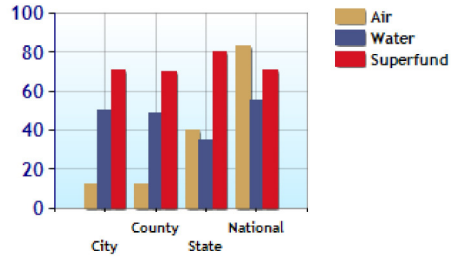

Environmental Quality