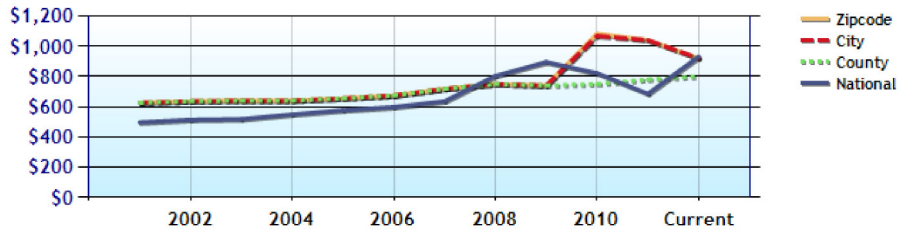

Average Rental Cost - Ten Year Chart