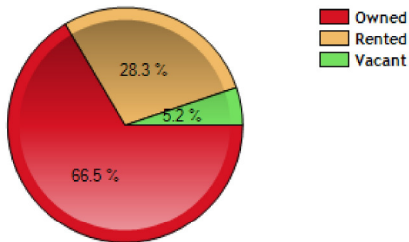

Average Rental Cost - Ten Year Chart

Percentage of Homes Rented - Thirty Year Chart

Percentage of Homes Owned - Thirty Year Chart

Home Use

Median Age of Home

Homes Statistics near Zip Code 43017

	Zipcode	City	County	National	
?	Median Age of Home	22.2	15.9	35.7	35.1
?	Homes Owned	66.5%	75.2%	50.2%	57.7%
?	Homes Rented	28.3%	19.8%	40.3%	30.9%
?	Homes Vacant	5.2%	5.0%	9.5%	11.4%

Average Rental Cost - Ten Year Chart

Percentage of Homes Rented - Thirty Year Chart

Percentage of Homes Owned - Thirty Year Chart

Home Use

Median Age of Home

The data included herein is a compilation of many disparate datasets obtained from various sources and compiled by Real Estate Digital. [Complete list of data sources](#). We use our best efforts to present the most accurate and up-to-date information, but we are not responsible for the results of any defects that may be found to exist, or any lost profits or other consequential damages that may result from such defects. You should not assume that this content is error-free or that it will be suitable for the particular purpose that you have in mind when using it. The owner and operator of the website that displays this data makes no warranty or representation of any kind with respect to the completeness or accuracy of the information included herein.