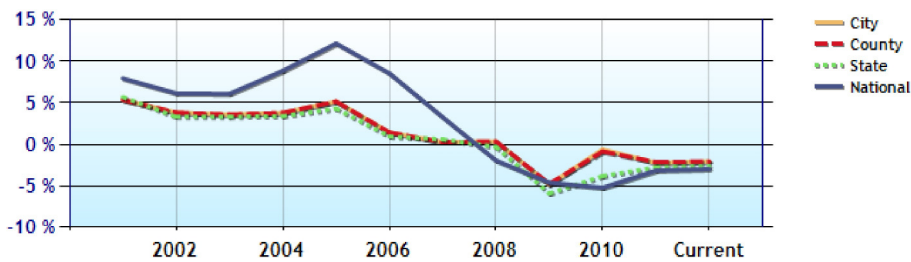

Home Values near dublin, OH

	City	County	State	National
Median Home Value	\$292,600	\$112,900	\$104,600	\$152,300
Home Appreciation	-2.1%	-2.1%	-2.6%	-3.0%

Median Home Value - Ten Year Chart

Home Appreciation - Ten Year Chart

Home Values near Zip Code 43017

	Zipcode	City	County	National
Median Home Value	\$283,500	\$292,600	\$112,900	\$152,300
Home Appreciation	-2.1%	-2.1%	-2.1%	-3.0%

Median Home Value - Ten Year Chart

Home Appreciation - Ten Year Chart