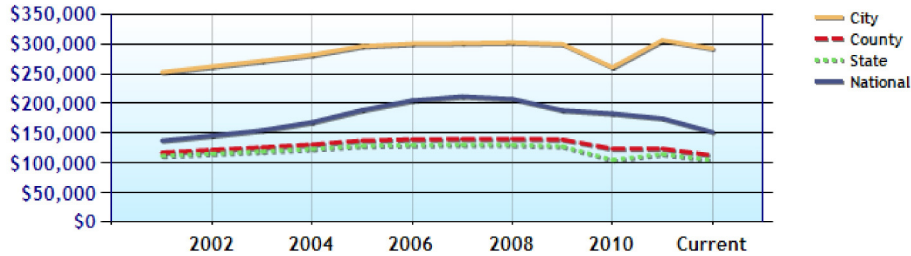

Home Values near dublin, OH

	City	County	State	National
Median Home Value	\$292,600	\$112,900	\$104,600	\$152,300
Home Appreciation	-2.1%	-2.1%	-2.6%	-3.0%

Median Home Value - Ten Year Chart

Home Appreciation - Ten Year Chart

Home Values near Zip Code 43017

	Zipcode	City	County	National
Median Home Value	\$283,500	\$292,600	\$112,900	\$152,300
Home Appreciation	-2.1%	-2.1%	-2.1%	-3.0%

Median Home Value - Ten Year Chart

Home Appreciation - Ten Year Chart