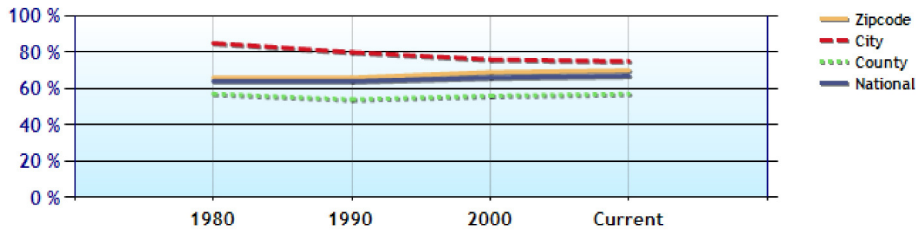

Percentage of Homes Owned - Thirty Year Chart