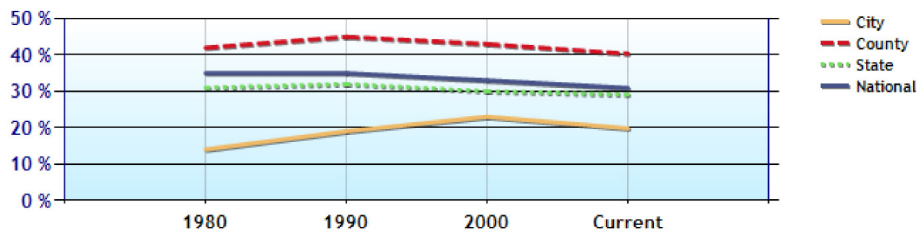

Homes Statistics near dublin, OH

	City	County	State	National
Median Age of Home	15.9	35.7	43.8	35.1

?	Homes Owned	75.2%	50.2%	60.7%	57.7%
?	Homes Rented	19.8%	40.3%	29.1%	30.9%
?	Homes Vacant	5.0%	9.5%	10.2%	11.4%

Average Rental Cost - Ten Year Chart

Percentage of Homes Rented - Thirty Year Chart

Percentage of Homes Owned - Thirty Year Chart

Home Use

Median Age of Home

Homes Statistics near Zip Code 43017

	Zipcode	City	County	National	
?	Median Age of Home	22.2	15.9	35.7	35.1
?	Homes Owned	66.5%	75.2%	50.2%	57.7%
?	Homes Rented	28.3%	19.8%	40.3%	30.9%
?	Homes Vacant	5.2%	5.0%	9.5%	11.4%