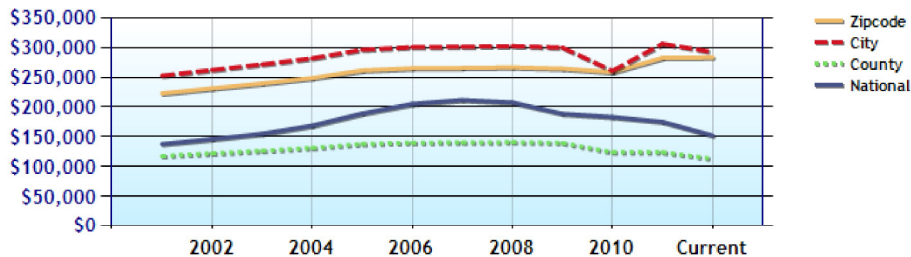

Home Values near dublin, OH

	City	County	State	National
Median Home Value	\$292,600	\$112,900	\$104,600	\$152,300
Home Appreciation	-2.1%	-2.1%	-2.6%	-3.0%

Median Home Value - Ten Year Chart

Home Appreciation - Ten Year Chart

Home Values near Zip Code 43017

	Zipcode	City	County	National
Median Home Value	\$283,500	\$292,600	\$112,900	\$152,300
Home Appreciation	-2.1%	-2.1%	-2.1%	-3.0%

Median Home Value - Ten Year Chart

Home Appreciation - Ten Year Chart