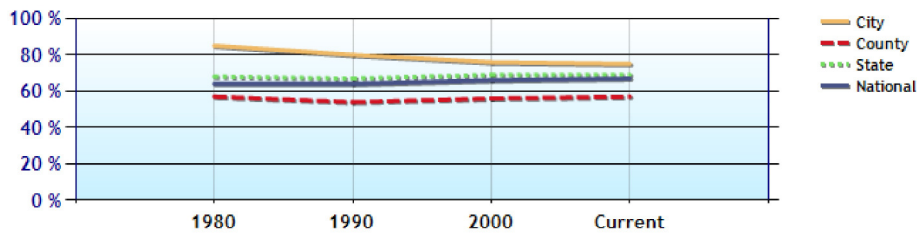

Homes Statistics near dublin, OH

	City	County	State	National
Median Age of Home	15.9	35.7	43.8	35.1

?	Homes Owned	75.2%	50.2%	60.7%	57.7%
?	Homes Rented	19.8%	40.3%	29.1%	30.9%
?	Homes Vacant	5.0%	9.5%	10.2%	11.4%

Average Rental Cost - Ten Year Chart

Percentage of Homes Rented - Thirty Year Chart

Percentage of Homes Owned - Thirty Year Chart

Home Use

Median Age of Home

Homes Statistics near Zip Code 43017

	Zipcode	City	County	National	
?	Median Age of Home	22.2	15.9	35.7	35.1
?	Homes Owned	66.5%	75.2%	50.2%	57.7%
?	Homes Rented	28.3%	19.8%	40.3%	30.9%
?	Homes Vacant	5.2%	5.0%	9.5%	11.4%