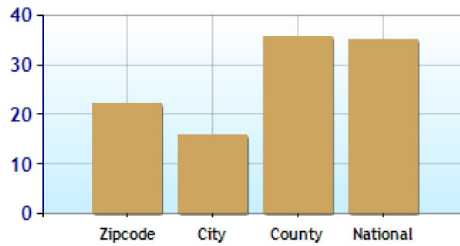

Average Rental Cost - Ten Year Chart

Percentage of Homes Rented - Thirty Year Chart

Percentage of Homes Owned - Thirty Year Chart

Home Use

Median Age of Home

Homes Statistics near Zip Code 43017

	Zipcode	City	County	National	
?	Median Age of Home	22.2	15.9	35.7	35.1
?	Homes Owned	66.5%	75.2%	50.2%	57.7%
?	Homes Rented	28.3%	19.8%	40.3%	30.9%
?	Homes Vacant	5.2%	5.0%	9.5%	11.4%

Average Rental Cost - Ten Year Chart

Percentage of Homes Rented - Thirty Year Chart

Percentage of Homes Owned - Thirty Year Chart

Home Use

Median Age of Home

The data included herein is a compilation of many disparate datasets obtained from various sources and compiled by Real Estate Digital. [Complete list of data sources](#). We use our best efforts to present the most accurate and up-to-date information, but we are not responsible for the results of any defects that may be found to exist, or any lost profits or other consequential damages that may result from such defects. You should not assume that this content is error-free or that it will be suitable for the particular purpose that you have in mind when using it. The owner and operator of the website that displays this data makes no warranty or representation of any kind with respect to the completeness or accuracy of the information included herein.