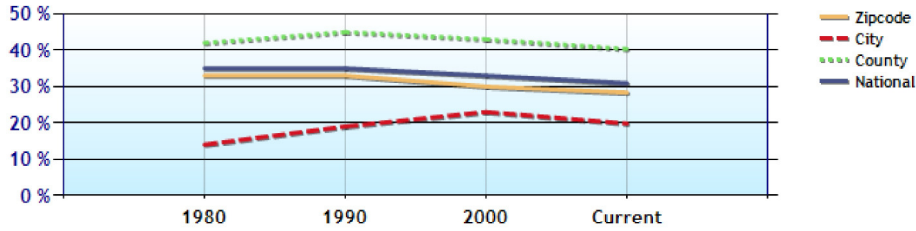

Percentage of Homes Rented - Thirty Year Chart