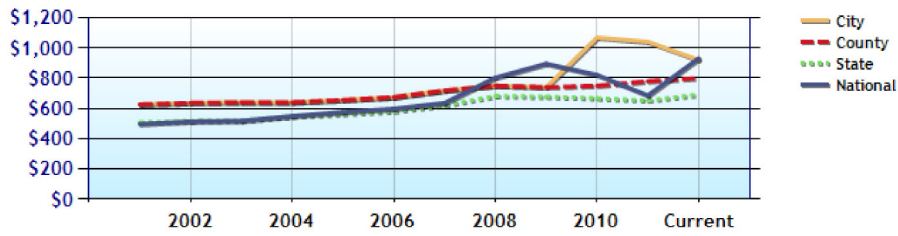

?	Homes Owned	75.2%	50.2%	60.7%	57.7%
?	Homes Rented	19.8%	40.3%	29.1%	30.9%
?	Homes Vacant	5.0%	9.5%	10.2%	11.4%

Average Rental Cost - Ten Year Chart