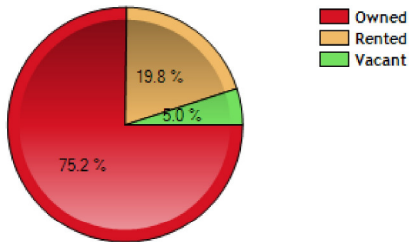

Homes Statistics near dublin, OH

	City	County	State	National
Median Age of Home	15.9	35.7	43.8	35.1

?	Homes Owned	75.2%	50.2%	60.7%	57.7%
?	Homes Rented	19.8%	40.3%	29.1%	30.9%
?	Homes Vacant	5.0%	9.5%	10.2%	11.4%

Average Rental Cost - Ten Year Chart

Percentage of Homes Rented - Thirty Year Chart

Percentage of Homes Owned - Thirty Year Chart

Home Use

Median Age of Home

Homes Statistics near Zip Code 43017

	Zipcode	City	County	National	
?	Median Age of Home	22.2	15.9	35.7	35.1
?	Homes Owned	66.5%	75.2%	50.2%	57.7%
?	Homes Rented	28.3%	19.8%	40.3%	30.9%
?	Homes Vacant	5.2%	5.0%	9.5%	11.4%