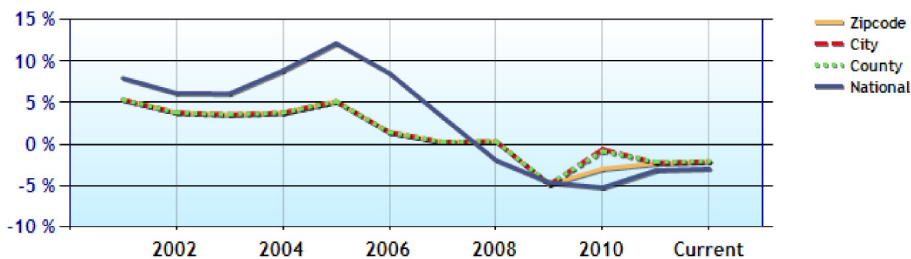

Home Values near dublin, OH

	City	County	State	National
Median Home Value	\$292,600	\$112,900	\$104,600	\$152,300
Home Appreciation	-2.1%	-2.1%	-2.6%	-3.0%

Median Home Value - Ten Year Chart

Home Appreciation - Ten Year Chart

Home Values near Zip Code 43017

	Zipcode	City	County	National
Median Home Value	\$283,500	\$292,600	\$112,900	\$152,300
Home Appreciation	-2.1%	-2.1%	-2.1%	-3.0%

Median Home Value - Ten Year Chart

Home Appreciation - Ten Year Chart