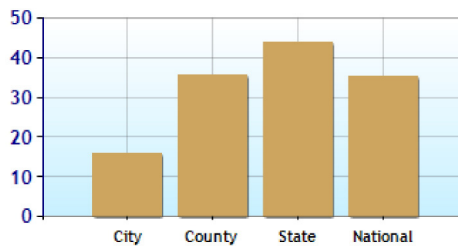

Homes Statistics near dublin, OH

	City	County	State	National
Median Age of Home	15.9	35.7	43.8	35.1

?	Homes Owned	75.2%	50.2%	60.7%	57.7%
?	Homes Rented	19.8%	40.3%	29.1%	30.9%
?	Homes Vacant	5.0%	9.5%	10.2%	11.4%

Average Rental Cost - Ten Year Chart

Percentage of Homes Rented - Thirty Year Chart

Percentage of Homes Owned - Thirty Year Chart

Home Use

Median Age of Home

Homes Statistics near Zip Code 43017

	Zipcode	City	County	National	
?	Median Age of Home	22.2	15.9	35.7	35.1
?	Homes Owned	66.5%	75.2%	50.2%	57.7%
?	Homes Rented	28.3%	19.8%	40.3%	30.9%
?	Homes Vacant	5.2%	5.0%	9.5%	11.4%

Average Rental Cost - Ten Year Chart

Percentage of Homes Rented - Thirty Year Chart

Percentage of Homes Owned - Thirty Year Chart

Home Use

Median Age of Home

The data included herein is a compilation of many disparate datasets obtained from various sources and compiled by Real Estate Digital. [Complete list of data sources](#). We use our best efforts to present the most accurate and up-to-date information, but we are not responsible for the results of any defects that may be found to exist, or any lost profits or other consequential damages that may result from such defects. You should not assume that this content is error-free or that it will be suitable for the particular purpose that you have in mind when using it. The owner and operator of the website that displays this data makes no warranty or representation of any kind with respect to the completeness or accuracy of the information included herein.